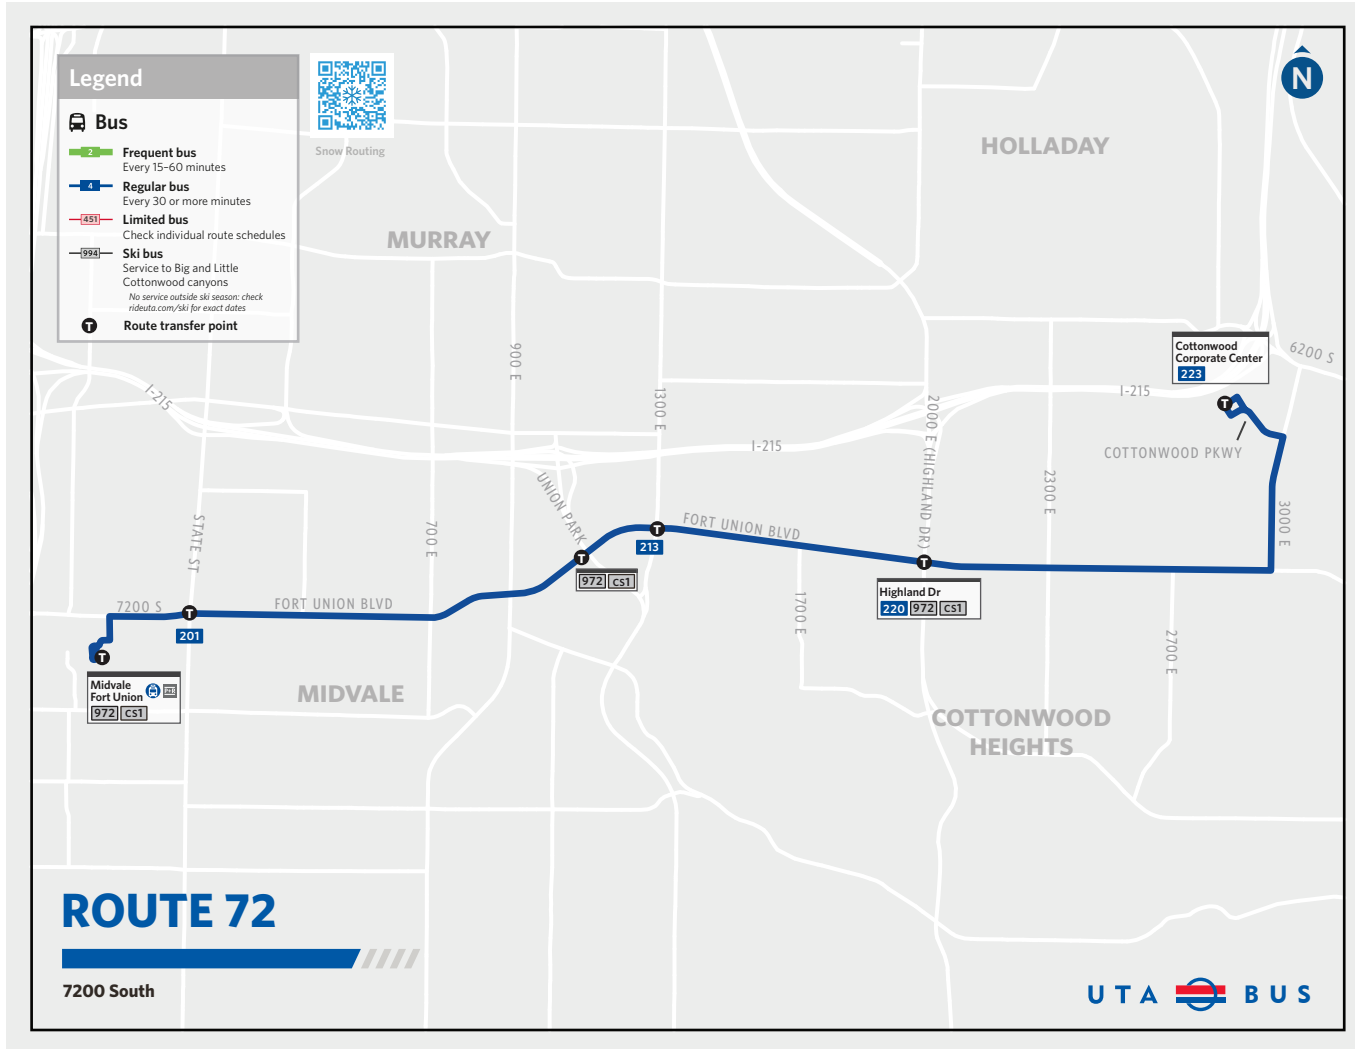

ROUTE 72

INFORMATION

801-RIDE-UTA (801-743-3882)
www.rideuta.com

HOW TO USE THIS SCHEDULE

Determine your timepoint based on when you want to leave or when you want to arrive. Read across for your destination and down for your time and direction of travel. A route map is provided to help you relate to the timepoints shown. Weekday, Saturday, and Sunday schedules may differ from one another.

SATURDAY

To Cottonwood Corporate Center

Midvale Fort Union Station	7200 S & State St	Fort Union Blvd & 1300 E	Fort Union Blvd & Highland Dr	Fort Union Blvd & 2700 E	Cottonwood Corporate Center
5:15a	5:18a	5:25a	5:28a	5:30a	5:36a
6:15a	6:18a	6:25a	6:28a	6:30a	6:36a
7:15a	7:18a	7:25a	7:28a	7:30a	7:36a
8:15a	8:18a	8:25a	8:28a	8:30a	8:36a
9:15a	9:18a	9:25a	9:28a	9:30a	9:36a
10:15a	10:18a	10:25a	10:28a	10:30a	10:36a
11:15a	11:18a	11:25a	11:28a	11:30a	11:36a
12:15p	12:18p	12:25p	12:28p	12:30p	12:36p
1:15p	1:18p	1:25p	1:28p	1:30p	1:36p
2:15p	2:18p	2:25p	2:28p	2:30p	2:36p
3:15p	3:18p	3:25p	3:28p	3:30p	3:36p
4:15p	4:18p	4:25p	4:28p	4:30p	4:36p
5:15p	5:18p	5:25p	5:28p	5:30p	5:36p
6:15p	6:18p	6:25p	6:28p	6:30p	6:36p
7:15p	7:18p	7:25p	7:28p	7:30p	7:36p
8:15p	8:18p	8:25p	8:28p	8:30p	8:36p
9:15p	9:18p	9:25p	9:28p	9:30p	9:36p